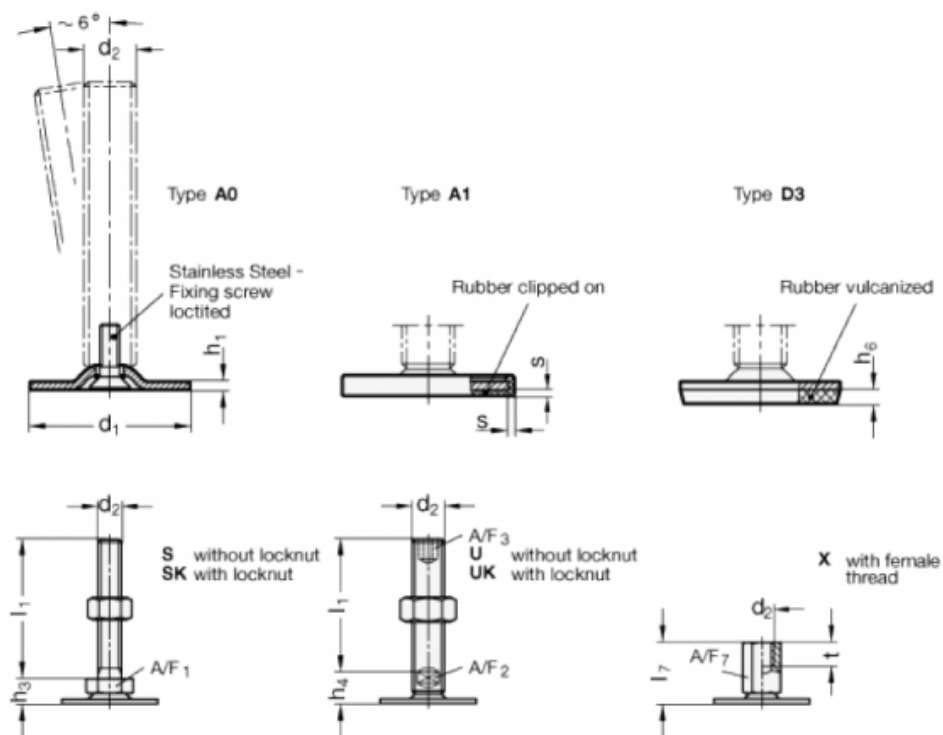

# Data Sheet

Article number: 204040M16150A1UK

Description: E+G levelling foot  
GN 40-40-M16-150-A1-UK

Note: UK With nut, Hexagon socket at the top, Wrench flat at the bottom

## Measures

A/F2 = 12

s = 1.5

A/F3 = 8

d1 = 40

d2 = M16

h1 = 2

h4 = 17

h6 =

l1 = 150